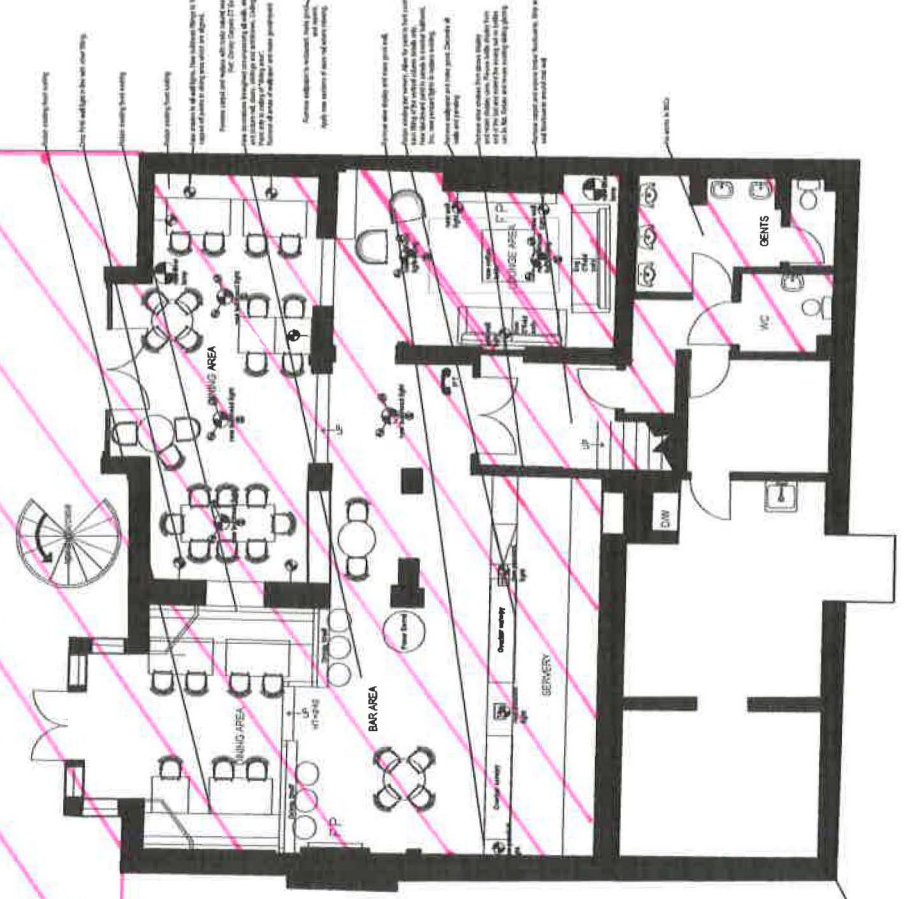

GROUND FLOOR

LOWER GROUND FLOOR

/// = LICENSED AREA