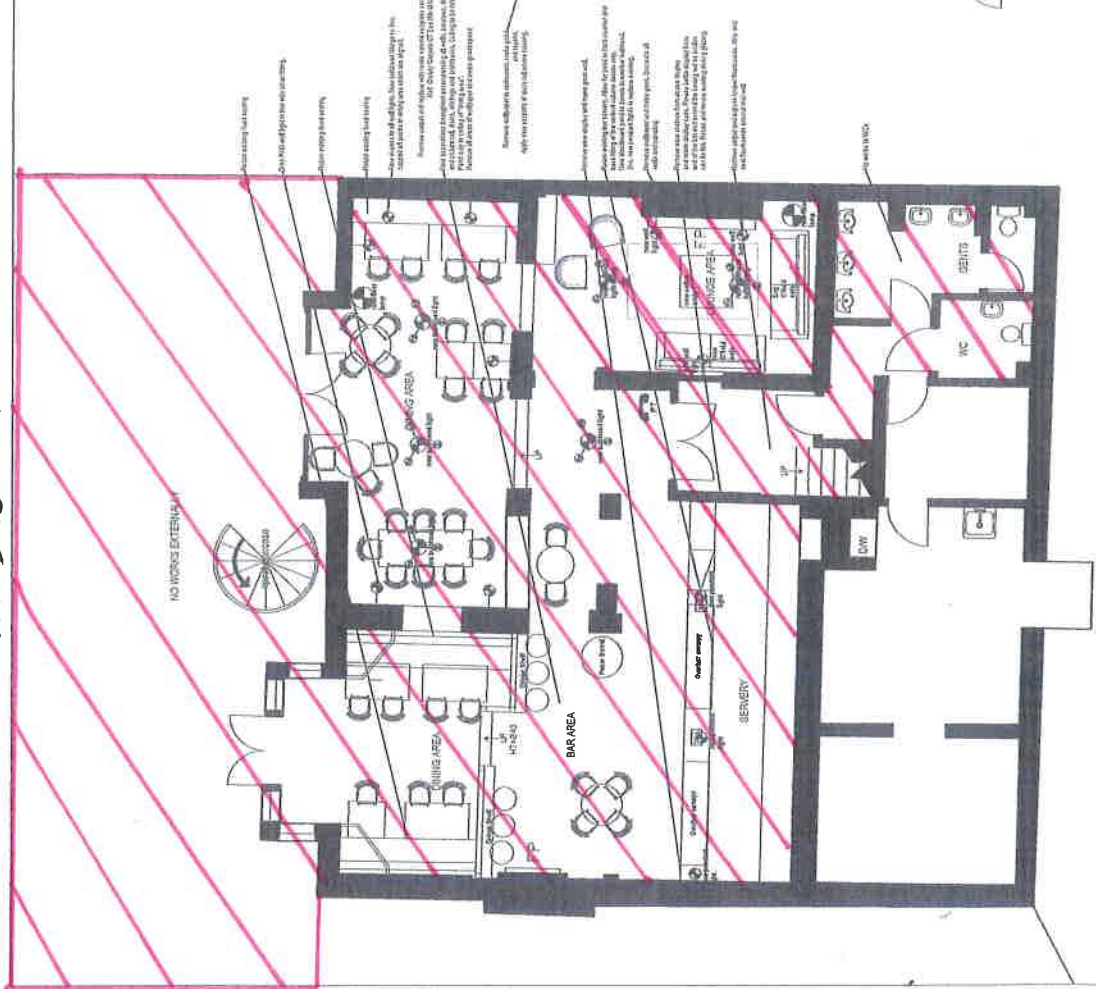

GROUND FLOOR

WATERSIDE.

NO WORKS EXTENDING

LOWER GROUND FLOOR