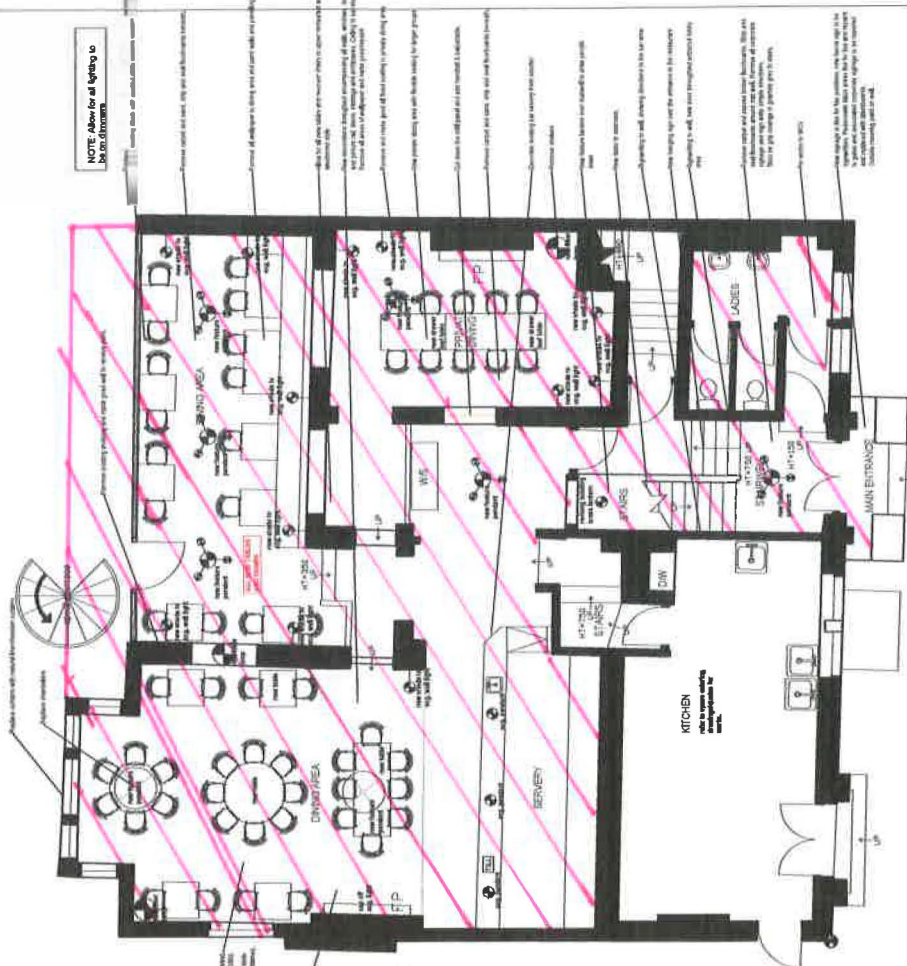

DESIGN INTENT

TIBBATT'S ABEL
INTERIORS - ARCHITECTURE

Greene King

The Magpie
Barbours on Theme

Proposed GA
Ground Floor

DATE	10/18/18
BY	TAB
APP'D	ARCHITECT
SCALE	1/8" = 1'-0"
PROJECT	THE MAGPIE
LOCATION	BARBOURS ON THEME
OWNER	GREENE KING
DESIGNER	TIBBATT'S ABEL
NO. OF SHEETS	1
SHEET NO.	001

1446-002

NOTE: Above for all lighting to be licensed.

WATERSIDE.

NO WORKS EXTERNALLY

GROUND FLOOR