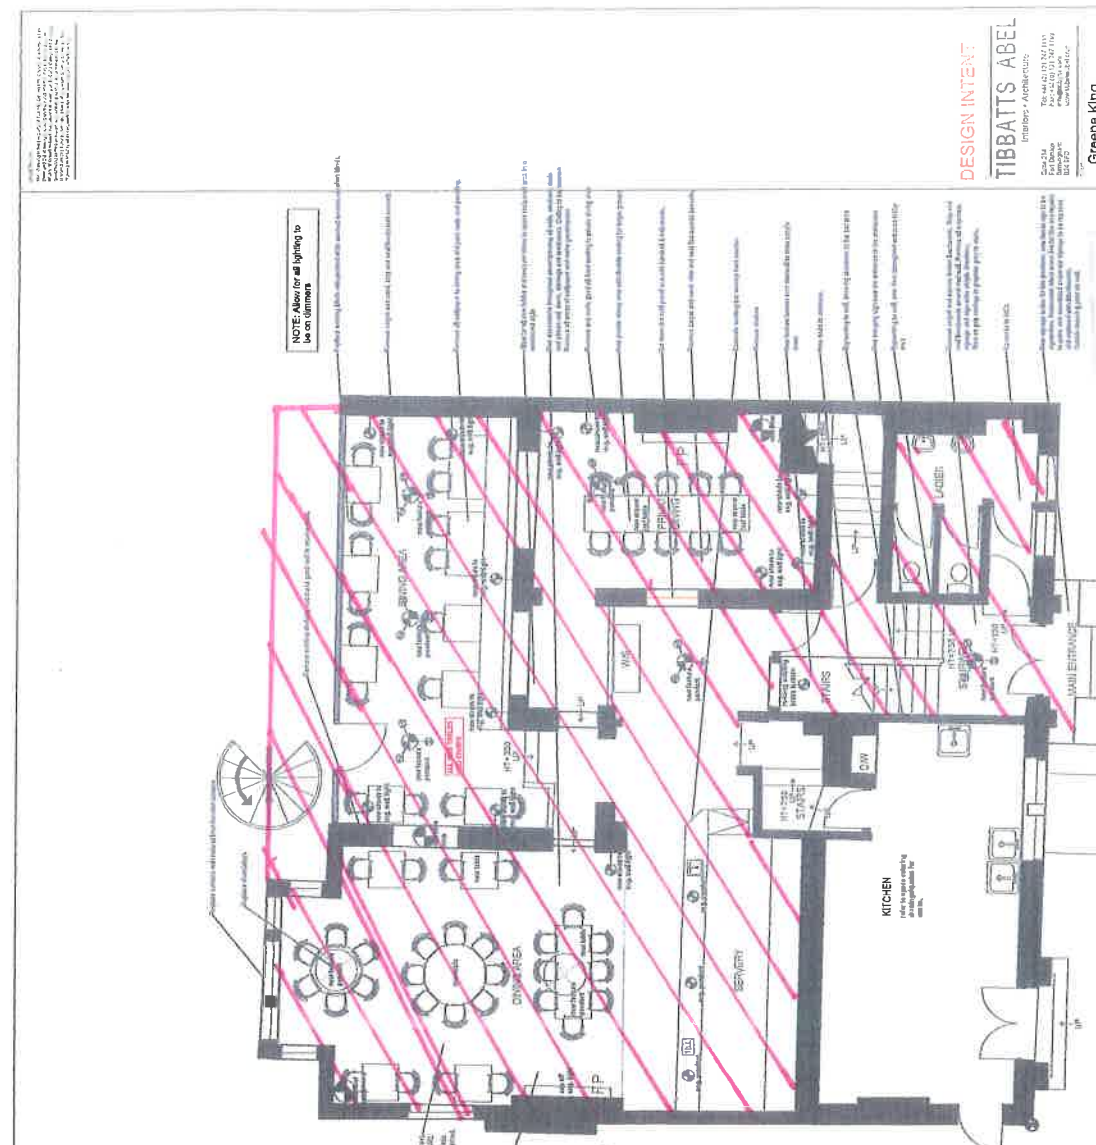

GROUND FLOOR

FOR APPROVAL
02 NOV
SUPPORTS

DESIGN INTENT
TIBBATTS ABEL
Energy - Architecture
2500
1000
1000
1000

Greens King
The Magpie
Sunbury on Thames

Proposed GA
Ground Floor

DATE	23.04.12
BY	ESB
PROJECT/CLIENT	GREENS KING
SCALE	1:66

/// = LIGENCED AREA